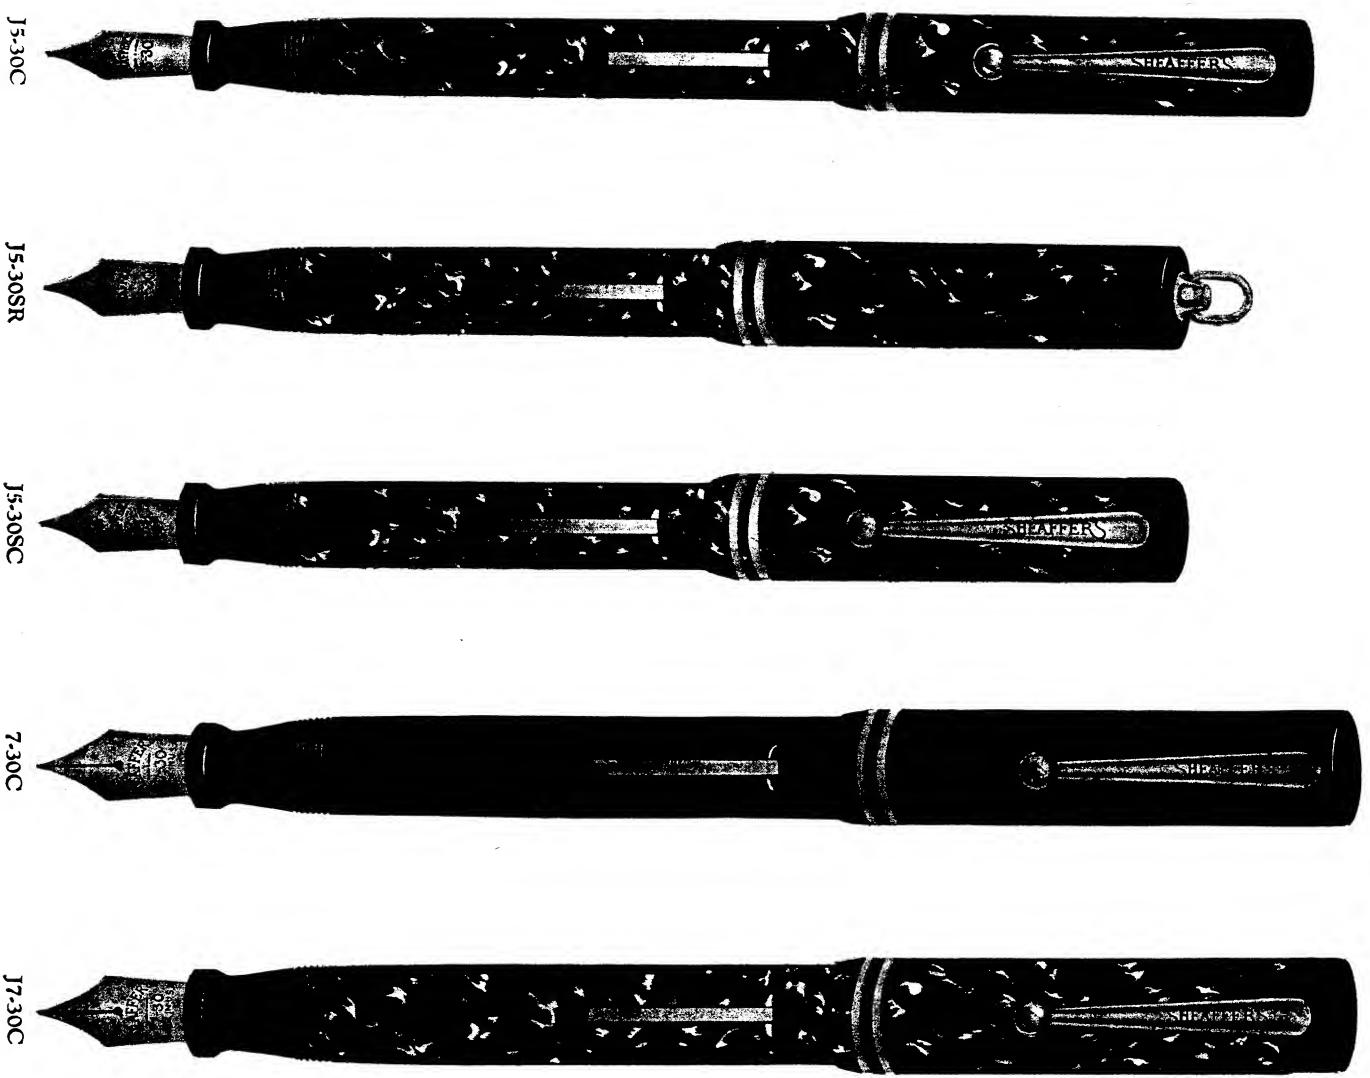

SHEAFFER'S FOUNTAIN-PENS

5-30 AND 7-30 LINES

No. J5-30C (Dafia)—Jade green, unbreakable Radite, gold-filled bands, lever and clip. Long holder. Guaranteed 30 years if not misused. See illustration..... List $5.00

No. 5-30C (Dakgo)—Same as J5-30C except jet black..... List $5.00

No. J5-30SR (Damae)—Jade green, unbreakable Radite, gold-filled bands, lever and ring. Short holder. Guaranteed 30 years if not misused. See illustration..... List $5.00

No. 5-30SR (Datok)—Same as No. J5-30SR, except jet black..... List $5.00

No. J5-30SC (Diaba)—Jade green, unbreakable Radite, gold-filled bands, lever and clip. Short holder. Guaranteed 30 years if not misused. See illustration..... List $5.00

No. 5-30SC (Difak)—Same as No. J5-30SC, except color is jet black..... List $5.00

No. 7-30C (Dikgf)—Jet black, unbreakable Radite, gold-filled bands, lever and clip. Long holder. Guaranteed 30 years if not misused. See illustration..... List $7.00

No. J7-30C (Dimag)—Jade green, unbreakable Radite, gold-filled bands, lever and clip. Long holder. Guaranteed 30 years if not misused. See illustration..... List $7.00

Furnished in semi-manifold nibs in extra fine, fine, medium, coarse, stub, bookkeeper, oblique, and T. U. points. Flexible points furnished on request.

••••• 2 •••••